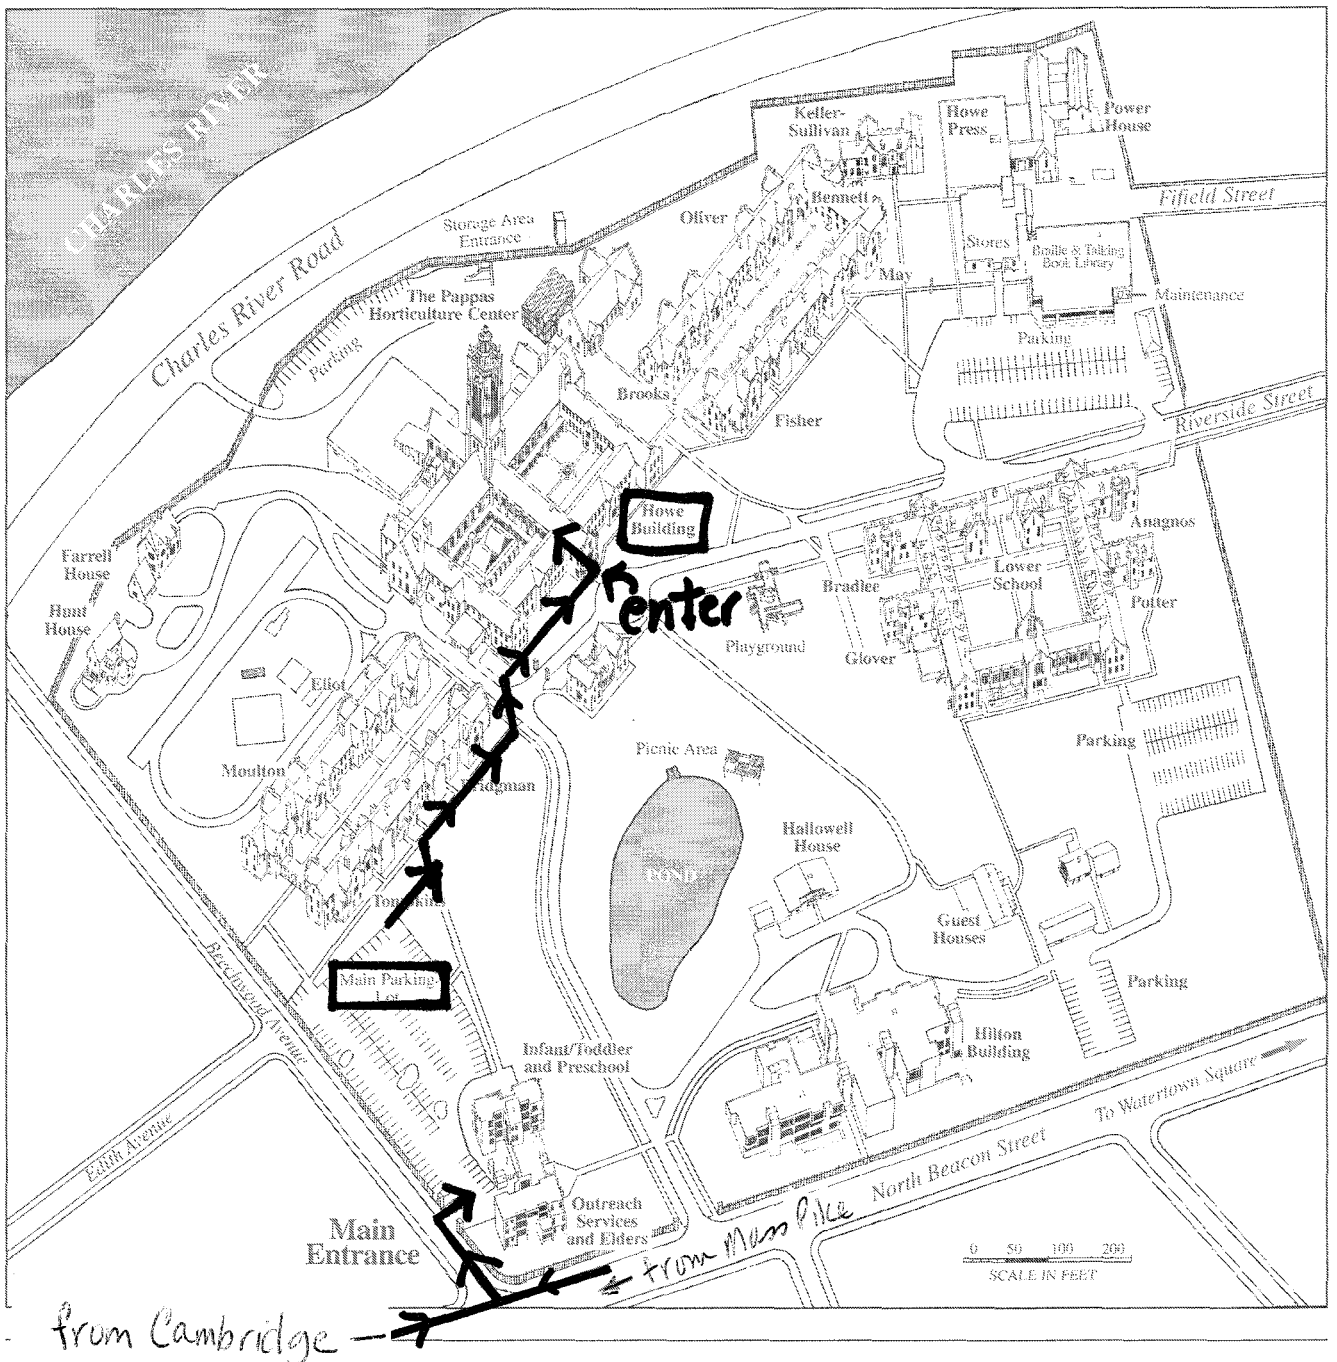

PERKINS SCHOOL FOR THE BLIND

Directions from the Mass Pike:

From the Massachusetts Turnpike, also known as I-90 (traveling east or west), take Exit 17 and follow the signs marked "Watertown," which lead to Galen Street. Follow Galen Street, crossing the bridge, to Watertown Square. Bear right (not the hardest right that leads along the river) onto North Beacon Street (Route 20). Follow North Beacon Street for about one-half mile to the Perkins campus (located on the right). Pass the campus and turn right onto Beechwood Avenue. The main parking lot is on the right.

Walk to the right from the far end of the parking lot to the main, front entrance of the Howe Building (the building with the tall spire).